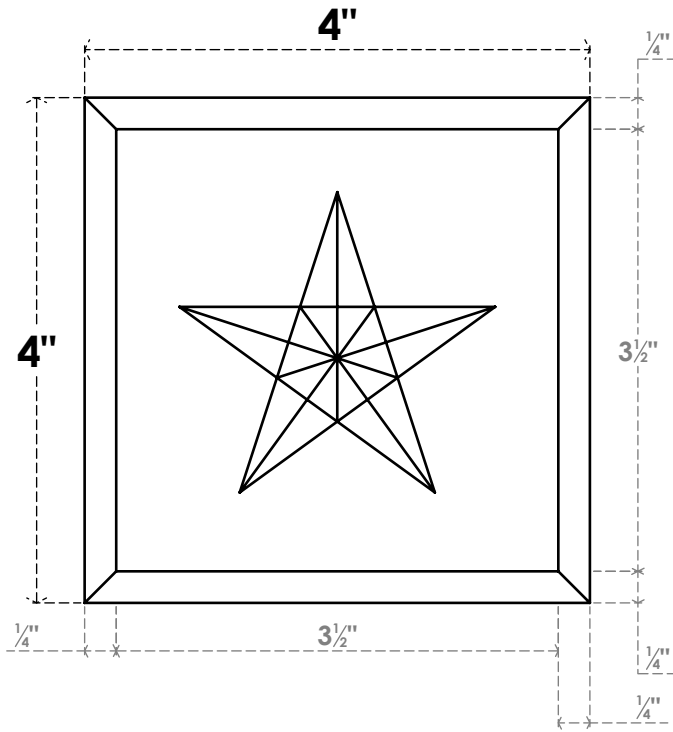

# ROSP040X040X075SDG07

4"W X 4"H X 3/4"P STANDARD SEDGWICK STAR ROSETTE WITH BEVELED EDGE, ARCHITECTURAL GRADE PVC

**FRONT**

**SIDE**

EKENA MILLWORK  
2300 WEST MAIN ST.  
CLARKSVILLE, TX 75426  
TOLL FREE: 866-607-0453  
WWW.EKENAMILLWORK.COM