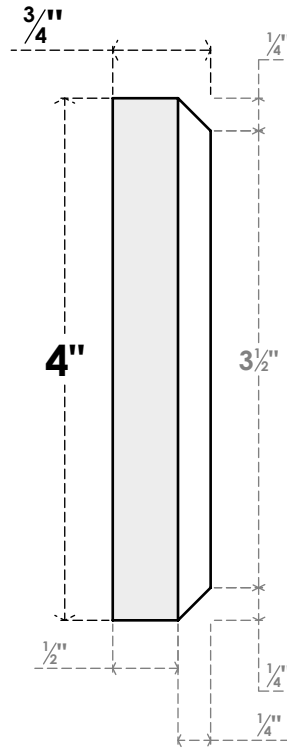

# ROSP040X040X075SDG07

4"W X 4"H X 3/4"P STANDARD SEDGWICK STAR ROSETTE WITH BEVELED EDGE, ARCHITECTURAL GRADE PVC

**FRONT**

**SIDE**

EKENA MILLWORK  
2300 WEST MAIN ST.  
CLARKSVILLE, TX 75426  
TOLL FREE: 866-607-0453  
WWW.EKENAMILLWORK.COM

**NOTES**

1. INSTALLATION TO BE COMPLETED IN ACCORDANCE WITH MANUFACTURER'S SPECIFICATIONS.
2. DRAWING MAY NOT BE TO SCALE
3. THIS DRAWING IS INTENDED FOR DESIGN AND PLANNING PURPOSES ONLY.
4. ALL INFORMATION CONTAINED HEREIN WAS CURRENT AT THE TIME OF DEVELOPMENT BUT MUST BE REVIEWED AND APPROVED BY THE PRODUCT MANUFACTURER TO BE CONSIDERED ACCURATE.
5. ARCHITECTURAL GRADE PVC PRODUCTS ARE MADE FROM EXPANDED CELLULAR PVC AND COME NATURALLY WHITE BUT MAY BE PAINTED